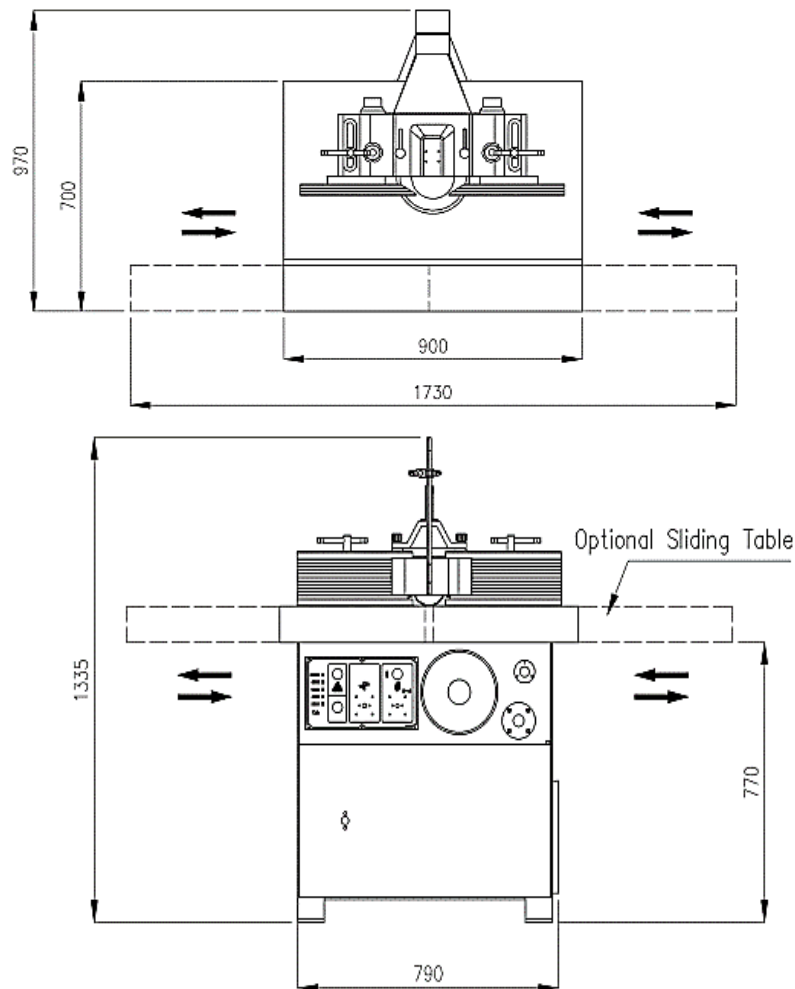

IRONWOOD

IRONWOOD FX550 Shaper

Gross Weight: 926 lbs.

Packed Dimensions: 1 pc, 43" x 34" x 41"

Units in mm

STILES | HC
A HOMAG COMPANY