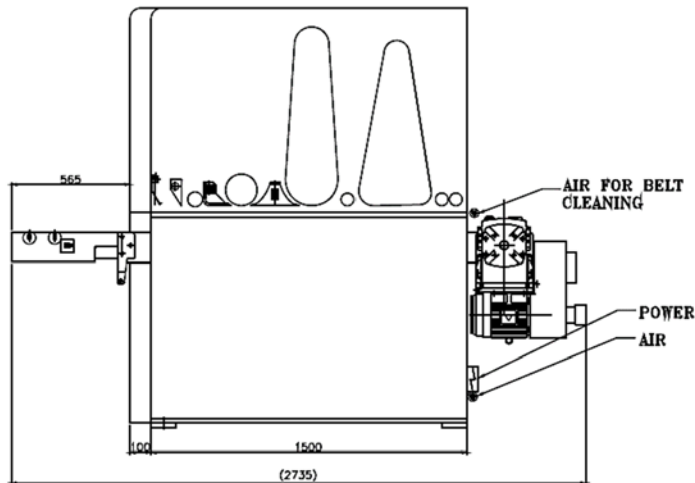

IRONWOOD

IRONWOOD S134MRK HD Sander

Units in mm

Gross Weight: 8,951 lbs.

Packed Dimensions: 1 pc, 8.8' x 7.1' x 7.4'

STILES | HC
A HOMAG COMPANY