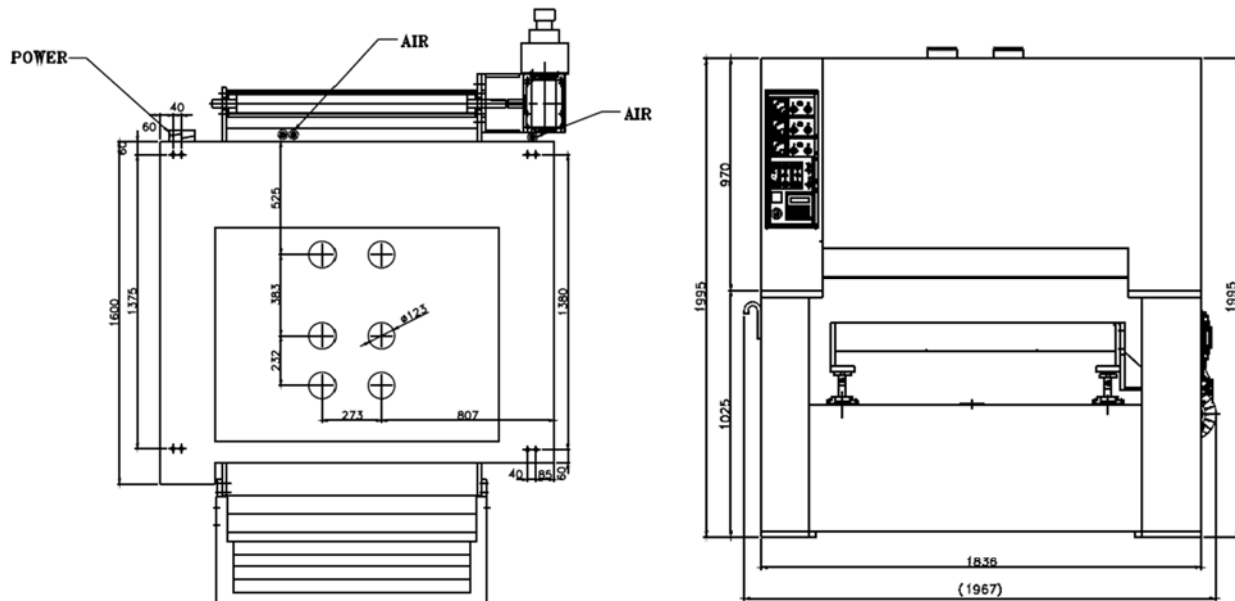

IRONWOOD

IRONWOOD S134MRK HD Sander

Units in mm

Gross Weight: 8,951 lbs.

Packed Dimensions: 1 pc, 8.8' x 7.1' x 7.4'

STILES | HC
A HOMAG COMPANY